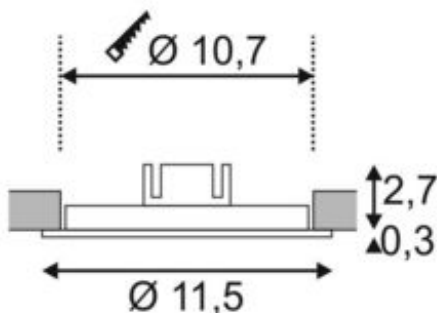

## SENSER 6

recessed light, LED, 3000K, round, silver-grey, 6W

Article number	162733
Number of light sources	1
Max. wattage	6 Watt
Lamp	SMD LED Module
Light distribution type 1	Direct
Light distribution type 3	rotationally symmetric
Product family	Senser
Feed-in capability	No
Lamp included	No
Installation diameter	10.7 cm
Installation depth	4 cm
Height	3 cm
Diameter	11.5 cm
Net weight	0.216 kg
Gross weight	0.311 kg
Voltage	350 Volts
Protection class	III
Beam angle	120 Degree
Material	Aluminium
Colour	Silver-grey
Way of mounting	Recessed ceiling mounting
Remark 1	A suitable 350mA constant current driver is required for operation
Average lifespan	30000 Hours
Colour temperature	3000 Kelvin
Colour rendering index	80
Luminous flux	240 lm
Energy efficiency class	A++
fastCalcEnabled	Yes
ranking	300

The SENSER 6 recessed light made from aluminium is available in matt white or silver-grey finish, as well as with round or square shade. The 120° beam angle of the fixed, Premium LED module provides a broad and uniform base illumination. A suitable constant current driver providing 350mA is required to operate the recessed fitting.