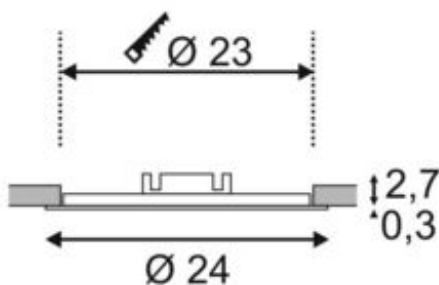

## SENSER 14

recessed fitting, LED, 3000K, round, white, 14W

Article number	162723
Number of light sources	1
Max. wattage	14 Watt
Lamp	SMD LED Module
Light distribution type 1	Direct
Light distribution type 3	rotationally symmetric
Product family	Senser
Feed-in capability	No
Lamp included	No
Installation diameter	23 cm
Installation depth	4 cm
Height	3 cm
Diameter	24 cm
Net weight	0.69 kg
Gross weight	0.881 kg
Voltage	350 Volts
Protection class	III
Beam angle	120 Degree
Material	Aluminium
Colour	white
Way of mounting	Recessed ceiling mounting
Remark 1	A suitable 350mA constant current driver is required for operation
Average lifespan	30000 Hours
Colour temperature	3000 Kelvin
Colour rendering index	80
Luminous flux	970 lm
Energy efficiency class	A++
fastCalcEnabled	Yes
ranking	300

The SENSER 14 recessed light made from aluminium is available in matt white or silver-grey finish, as well as with round or square shade. The 120° beam angle of the fixed, Premium LED module provides a broad and uniform base illumination. A suitable constant current driver providing 350mA is required to operate the recessed fitting.