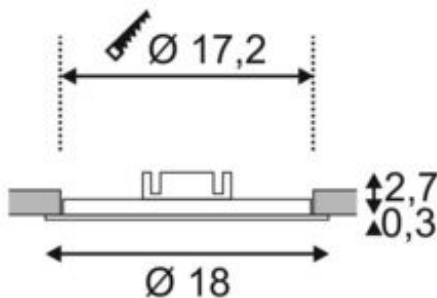

## SENSER 10

recessed fitting, LED, 3000K, round, white, 10W

Article number	162713
Number of light sources	1
Max. wattage	10 Watt
Lamp	SMD LED Module
Light distribution type 1	Direct
Light distribution type 3	rotationally symmetric
Product family	Senser
Feed-in capability	No
Lamp included	No
Installation diameter	17.2 cm
Installation depth	4 cm
Height	3 cm
Diameter	18 cm
Net weight	0.426 kg
Gross weight	0.573 kg
Voltage	350 Volts
Protection class	III
Beam angle	120 Degree
Material	Aluminium
Colour	white
Way of mounting	Recessed ceiling mounting
Remark 1	A suitable 350mA constant current driver is required for operation
Average lifespan	30000 Hours
Colour temperature	3000 Kelvin
Colour rendering index	80
Luminous flux	560 lm
Energy efficiency class	A++
fastCalcEnabled	Yes
ranking	300

The SENSER 10 recessed light made from aluminium is available in matt white or silver-grey finish, as well as with round or square shade. The 120° beam angle of the fixed, Premium LED module provides a broad and uniform base illumination. A suitable constant current driver providing 350mA is required to operate the recessed fitting.