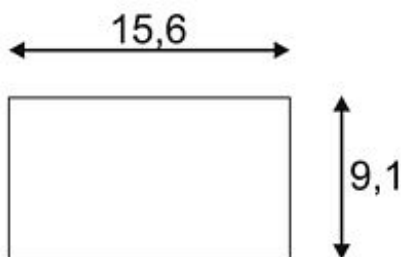

SKALUX COMP ceiling luminaire CL-1

square, silvergrey, 3000K

Article number	162634
Catalogue	BIG WHITE 2015, Page 281
Type of lamp	LED lamp
Lamp	SMD LED
Number of light sources	48
Lamp included	Yes
Length	15.6 cm
Width	15.6 cm
Height	9.1 cm
Net weight	0.95 kg
Gross weight	0.965 kg
Voltage	230 Volt
Max. wattage	18.7 Watt
Protection class	I
Beam angle	55 Degree
Material	aluminium / plastic
Colour	silvergrey
Way of mounting	surface ceiling mounting
Average lifespan	25000 Hours
Colour temperature	3000 Kelvin
Colour rendering index	80
Luminous flux	800 lm
Suitable for lamps from EEC	A
Suitable for lamps up to EEC	A++
Light distribution type 1	direct
Light distribution type 3	axisymmetric