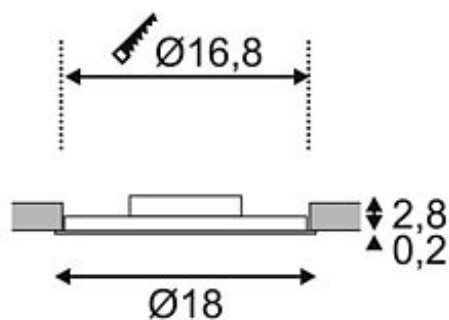

ECO LED PANEL ROUND downlight

round , silvergrey, 10W, 3000K

Article number	162504
Catalogue	BIG WHITE 2015, Page 420
Type of lamp	LED lamp
Lamp	SMD LED
Number of light sources	96
Lamp included	Yes
Installation diameter	16.8 cm
Installation depth	4 cm
Height	3 cm
Diameter	18 cm
Net weight	0.349 kg
Gross weight	0.824 kg
Max. wattage	10 Watt
Protection class	III
Material	aluminium / acrylic
Colour	silvergrey
Way of mounting	recessed ceiling mounting
Remark 1	Only suitable for ceilings with a thickness between 15 - 22 mm
Remark 2	Operate with suitable 350 mA drivers only
Remark 3	Energy labels in your language are available in the Service Area sub point Download
Colour temperature	3000 Kelvin
Colour rendering index	80
Luminous flux	590 lm
Suitable for lamps from EEC	A
Suitable for lamps up to EEC	A++
Light distribution type 1	direct
Light distribution type 3	rotationally symmetric

The ultra-flat ECO LED PANEL ROUND recessed ceiling luminaire convinces by its low installation depth and is equipped with 96 or 132 warm white SMD LED depending on the version. Thus, it ensures a high light output even at most difficult installations. Available in white and grey colour version, the electrical connection of both the round and the square version is made directly to 230V mains via the separately available LED driver. To achieve a glare-free light, the LEDs are installed behind a frosted cover. This luminaire contains built-in LED lamps. EEK: A - A++. The lamps cannot be changed in the luminaire.