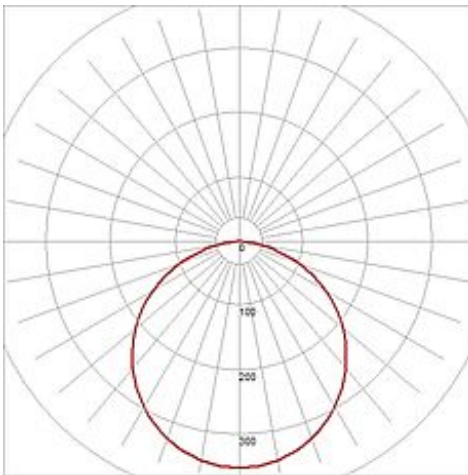

ECO LED PANEL ROUND downlight

round , silvergrey, 10W, 3000K

Article number	162504
Catalogue	BIG WHITE 2015, Page 420
Type of lamp	LED lamp
Lamp	SMD LED
Number of light sources	96
Lamp included	Yes
Installation diameter	16.8 cm
Installation depth	4 cm
Height	3 cm
Diameter	18 cm
Net weight	0.349 kg
Gross weight	0.824 kg
Max. wattage	10 Watt
Protection class	III
Material	aluminium / acrylic
Colour	silvergrey
Way of mounting	recessed ceiling mounting
Remark 1	Only suitable for ceilings with a thickness between 15 - 22 mm
Remark 2	Operate with suitable 350 mA drivers only
Remark 3	Energy labels in your language are available in the Service Area sub point Download
Colour temperature	3000 Kelvin
Colour rendering index	80
Luminous flux	590 lm
Suitable for lamps from EEC	A
Suitable for lamps up to EEC	A++
Light distribution type 1	direct
Light distribution type 3	rotationally symmetric

The ultra-flat ECO LED PANEL ROUND recessed ceiling luminaire convinces by its low installation depth and is equipped with 96 or 132 warm white SMD LED depending on the version. Thus, it ensures a high light output even at most difficult installations. Available in white and grey colour version, the electrical connection of both the round and the square version is made directly to 230V mains via the separately available LED driver. To achieve a glare-free light, the LEDs are installed behind a frosted cover. This luminaire contains built-in LED lamps. EEK: A - A++. The lamps cannot be changed in the luminaire.