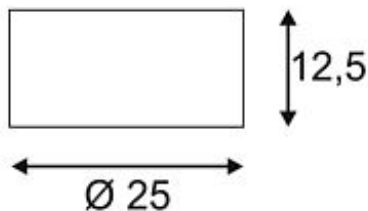

## LED downlight

36/3, round, white, 36 LED, 3000K

Article number	161461
Catalogue	BIG WHITE 2015, Page 239
Type of lamp	LED lamp
Lamp	LED
Number of light sources	48
Lamp included	Yes
Height	12.5 cm
Diameter	25 cm
Net weight	1.828 kg
Gross weight	3.301 kg
Voltage	230 Volt
Max. wattage	21 Watt
Protection class	I
Material	steel / aluminium
Colour	white
Way of mounting	surface ceiling mounting
Remark 1	Energy labels in your language are available in the Service Area sub point Download
Average lifespan	20000 Hours
Colour temperature	3000 Kelvin
Colour rendering index	80
Luminous flux	1800 lm
Suitable for lamps from EEC	A
Suitable for lamps up to EEC	A++
Light distribution type 1	direct