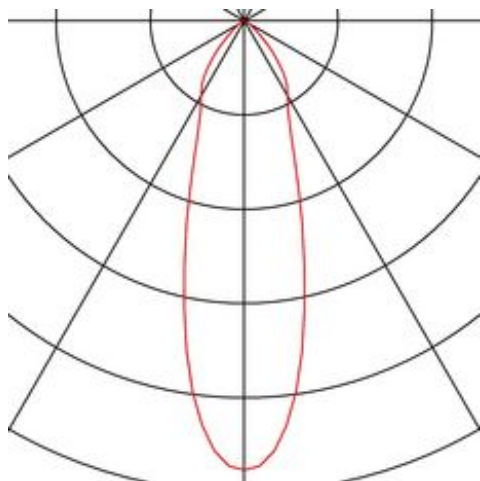

CONTONE

recessed light, LED, 2000-3000K, square, white, rigid, 13W, including leaf springs

Article number	161301
Product family	CONTONE
Number of light sources	1
Max. wattage	13 Watt
Lamp	COB LED module
Light distribution type 1	Direct
Light distribution type 3	rotationally symmetric
Feed-in capability	No
Lamp included	No
Installation diameter	8.2 cm
Installation depth	13.5 cm
Length	9.2 cm
Width	9.2 cm
Height	14 cm
Net weight	0.345 kg
Gross weight	0.439 kg
Voltage	220-240 ~50/60 . 350 Volts
Protection class	II
IP-rating	IP 44
Beam angle	30 Degree
Material	Aluminium
Colour	white
Way of mounting	Recessed ceiling mounting
Average lifespan	40000 Hours
Colour temperature	2000 Kelvin
Colour rendering index	90
Luminous flux	890 lm
Energy efficiency class	A++
fastCalcEnabled	Yes
ranking	400
Catalogue page	BIG WHITE 2017: 491