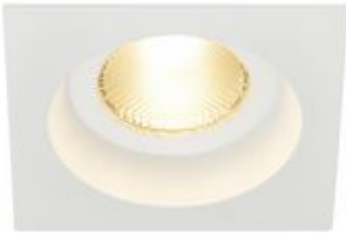

CONTONE

recessed light, LED, 2000-3000K, square, white, rigid, 13W, including leaf springs

Article number	161301
Product family	CONTONE
Number of light sources	1
Max. wattage	13 Watt
Lamp	COB LED module
Light distribution type 1	Direct
Light distribution type 3	rotationally symmetric
Feed-in capability	No
Lamp included	No
Installation diameter	8.2 cm
Installation depth	13.5 cm
Length	9.2 cm
Width	9.2 cm
Height	14 cm
Net weight	0.345 kg
Gross weight	0.439 kg
Voltage	220-240 ~50/60 . 350 Volts
Protection class	II
IP-rating	IP 44
Beam angle	30 Degree
Material	Aluminium
Colour	white
Way of mounting	Recessed ceiling mounting
Average lifespan	40000 Hours
Colour temperature	2000 Kelvin
Colour rendering index	90
Luminous flux	890 lm
Energy efficiency class	A++
fastCalcEnabled	Yes
ranking	400
Catalogue page	BIG WHITE 2017: 491

With the CONTONE recessed ceiling light you can set the lighting mood however you desire. When dimming the built-in premium COB LED module, the colour of light changes from 3000K to 2000K, which is the same effect as when dimming a filament lamp. The electrical connection is made directly to the 230V mains supply thanks to the built-in LED driver.