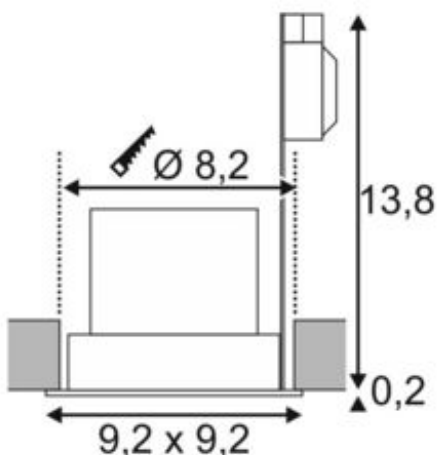

CONTONE

recessed light, LED, 2000-3000K, square, white, rigid, 13W, including leaf springs

Article number	161301
Product family	CONTONE
Number of light sources	1
Max. wattage	13 Watt
Lamp	COB LED module
Light distribution type 1	Direct
Light distribution type 3	rotationally symmetric
Feed-in capability	No
Lamp included	No
Installation diameter	8.2 cm
Installation depth	13.5 cm
Length	9.2 cm
Width	9.2 cm
Height	14 cm
Net weight	0.345 kg
Gross weight	0.439 kg
Voltage	220-240 ~50/60 . 350 Volts
Protection class	II
IP-rating	IP 44
Beam angle	30 Degree
Material	Aluminium
Colour	white
Way of mounting	Recessed ceiling mounting
Average lifespan	40000 Hours
Colour temperature	2000 Kelvin
Colour rendering index	90
Luminous flux	890 lm
Energy efficiency class	A++
fastCalcEnabled	Yes
ranking	400
Catalogue page	BIG WHITE 2017: 491