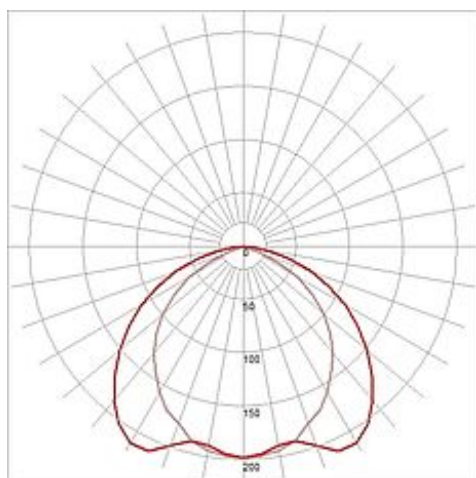

## TRISTAN T8 ceiling luminaire

rectangular, white, 2x T8 36W

Article number	160761
Catalogue	BIG WHITE 2015, Page 302
Type of lamp	Conventional lamp
Lamp	T8 fluorescent bulb 36W
Lampholder / Socket	G13
Number of light sources	2
Lamp included	No
Length	131.5 cm
Width	18.5 cm
Height	6 cm
Net weight	3.982 kg
Gross weight	0.047 kg
Voltage	230 Volt
Max. wattage	72 Watt
Protection class	I
Material	steel
Colour	white
Way of mounting	surface ceiling mounting
Remark 1	Conventional ballast incorporated
Remark 2	Equipped with a chromed grid and a high polish reflector for a glare free light
Remark 3	Energy labels in your language are available in the Service Area sub point Download
Energy class ballast	B2
Suitable for lamps from EEC	A
Suitable for lamps up to EEC	A
Light distribution type 1	direct
Light distribution type 3	axisymmetric