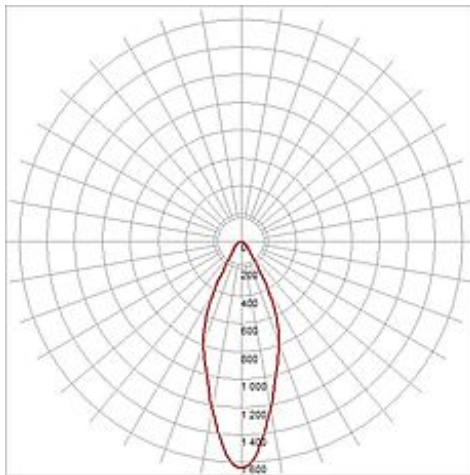

BOOST SQUARE IP44 downlight

silvergrey, 6W LED, 3000K

Article number	160674
Type of lamp	LED lamp
Lamp	planar LED 6W
Number of light sources	1
Lamp included	Yes
Installation diameter	8.2 cm
Installation depth	13.3 cm
Length	9.2 cm
Width	9.2 cm
Height	13.8 cm
Net weight	0.241 kg
Gross weight	0.349 kg
Max. wattage	6 Watt
Protection class	III
Beam angle	38 Degree
Material	aluminium
Colour	silvergrey
Way of mounting	recessed ceiling mounting
Remark 1	Operate with suitable 480mA drivers only
Remark 2	For recessed installation in ceilings with a maximum thickness of 25 mm
Remark 3	Energy labels in your language are available in the Service Area sub point Download
Average lifespan	30000 Hours
Colour temperature	3000 Kelvin
Colour rendering index	80
Luminous flux	310 lm
Suitable for lamps from EEC	A
Suitable for lamps up to EEC	A++
Light distribution type 1	direct

Light distribution rotationally symmetric
type 3

The rigid LED spotlight BOOST SQUARE IP44 is made from aluminum and the LED light solution for the exchange of performance intensive incandescent or halogen applications. The incorporated 6W Power LED with warm white light colour provides the necessary illumination intensity. Rated IP44 it can also be installed in damp areas. For operation of BOOST IP44, available in either white or silvergrey colour version, a suitable constant current driver providing 480mA is required. This luminaire contains built-in LED lamps. EEK: A - A++. The lamps cannot be changed in the luminaire.