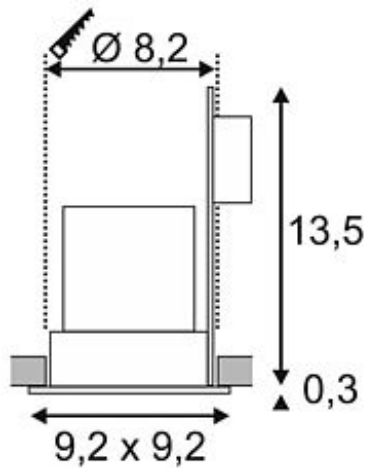

BOOST SQUARE IP44 downlight

silvergrey, 6W LED, 3000K

Article number	160674
Type of lamp	LED lamp
Lamp	planar LED 6W
Number of light sources	1
Lamp included	Yes
Installation diameter	8.2 cm
Installation depth	13.3 cm
Length	9.2 cm
Width	9.2 cm
Height	13.8 cm
Net weight	0.241 kg
Gross weight	0.349 kg
Max. wattage	6 Watt
Protection class	III
Beam angle	38 Degree
Material	aluminium
Colour	silvergrey
Way of mounting	recessed ceiling mounting
Remark 1	Operate with suitable 480mA drivers only
Remark 2	For recessed installation in ceilings with a maximum thickness of 25 mm
Remark 3	Energy labels in your language are available in the Service Area sub point Download
Average lifespan	30000 Hours
Colour temperature	3000 Kelvin
Colour rendering index	80
Luminous flux	310 lm
Suitable for lamps from EEC	A
Suitable for lamps up to EEC	A++
Light distribution type 1	direct

Light distribution rotationally symmetric
type 3

The rigid LED spotlight BOOST SQUARE IP44 is made from aluminum and the LED light solution for the exchange of performance intensive incandescent or halogen applications. The incorporated 6W Power LED with warm white light colour provides the necessary illumination intensity. Rated IP44 it can also be installed in damp areas. For operation of BOOST IP44, available in either white or silvergrey colour version, a suitable constant current driver providing 480mA is required. This luminaire contains built-in LED lamps. EEK: A - A++. The lamps cannot be changed in the luminaire.