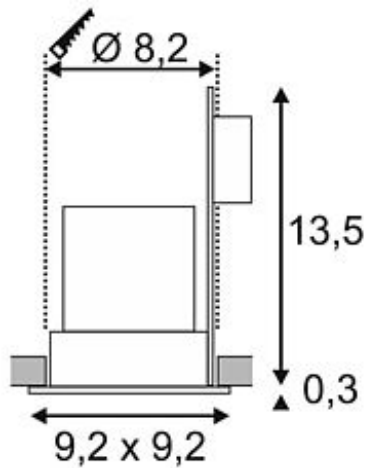

BOOST SQUARE IP44 downlight

white, 6W LED, 3000K

Article number	160671
Type of lamp	LED lamp
Lamp	planar LED 6W
Number of light sources	1
Lamp included	Yes
Installation diameter	8.2 cm
Installation depth	13.3 cm
Length	9.2 cm
Width	9.2 cm
Height	13.8 cm
Net weight	0.242 kg
Gross weight	0.346 kg
Max. wattage	6 Watt
Protection class	III
Beam angle	38 Degree
Material	aluminium
Colour	white
Way of mounting	recessed ceiling mounting
Remark 1	Operate with suitable 480mA drivers only
Remark 2	For recessed installation in ceilings with a maximum thickness of 25 mm
Remark 3	Energy labels in your language are available in the Service Area sub point Download
Average lifespan	30000 Hours
Colour temperature	3000 Kelvin
Colour rendering index	80
Luminous flux	310 lm
Suitable for lamps from EEC	A
Suitable for lamps up to EEC	A++
Light distribution type 1	direct

Light distribution rotationally symmetric
type 3

The rigid LED spotlight BOOST SQUARE IP44 is made from aluminum and the LED light solution for the exchange of performance intensive incandescent or halogen applications. The incorporated 6W Power LED with warm white light colour provides the necessary illumination intensity. Rated IP44 it can also be installed in damp areas. For operation of BOOST IP44, available in either white or silvergrey colour version, a suitable constant current driver providing 480mA is required. This luminaire contains built-in LED lamps. EEK: A - A++. The lamps cannot be changed in the luminaire.