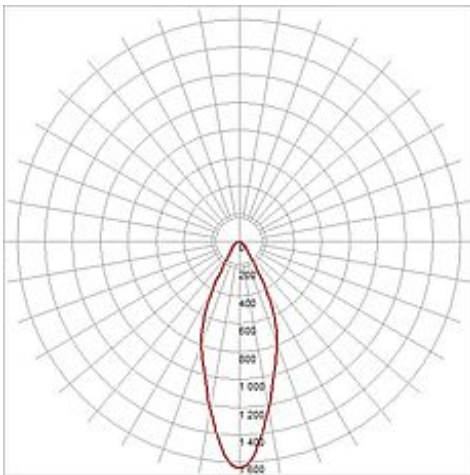

BOOST SQUARE IP44 downlight

white, 6W LED, 3000K

Article number	160671
Type of lamp	LED lamp
Lamp	planar LED 6W
Number of light sources	1
Lamp included	Yes
Installation diameter	8.2 cm
Installation depth	13.3 cm
Length	9.2 cm
Width	9.2 cm
Height	13.8 cm
Net weight	0.242 kg
Gross weight	0.346 kg
Max. wattage	6 Watt
Protection class	III
Beam angle	38 Degree
Material	aluminium
Colour	white
Way of mounting	recessed ceiling mounting
Remark 1	Operate with suitable 480mA drivers only
Remark 2	For recessed installation in ceilings with a maximum thickness of 25 mm
Remark 3	Energy labels in your language are available in the Service Area sub point Download
Average lifespan	30000 Hours
Colour temperature	3000 Kelvin
Colour rendering index	80
Luminous flux	310 lm
Suitable for lamps from EEC	A
Suitable for lamps up to EEC	A++
Light distribution type 1	direct

Light distribution rotationally symmetric
type 3

The rigid LED spotlight BOOST SQUARE IP44 is made from aluminum and the LED light solution for the exchange of performance intensive incandescent or halogen applications. The incorporated 6W Power LED with warm white light colour provides the necessary illumination intensity. Rated IP44 it can also be installed in damp areas. For operation of BOOST IP44, available in either white or silvergrey colour version, a suitable constant current driver providing 480mA is required. This luminaire contains built-in LED lamps. EEK: A - A++. The lamps cannot be changed in the luminaire.