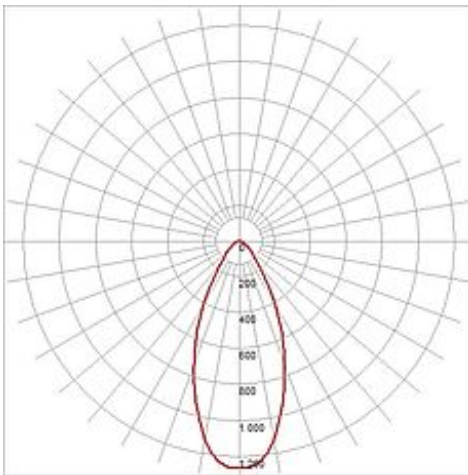

LEFA 1 DL downlight

round, white, 5W, 3000K, incl. driver and retaining

Article number	160571
Catalogue	BIG WHITE 2015, Page 403
Type of lamp	LED lamp
Lamp	planar LED 5W
Number of light sources	1
Lamp included	Yes
Installation diameter	7 cm
Installation depth	3.5 cm
Height	5 cm
Diameter	8 cm
Net weight	0.185 kg
Gross weight	0.496 kg
Voltage	230 Volt
Max. wattage	7.4 Watt
Protection class	II
Material	steel / plastic
Colour	white
Way of mounting	recessed ceiling mounting / recessed wall mounting
Remark 1	Only suitable for walls and ceilings with a maximum thickness of 25 mm
Remark 2	LED driver incorporated
Remark 3	Energy labels in your language are available in the Service Area sub point Download
Average lifespan	40000 Hours
Colour temperature	3000 Kelvin
Colour rendering index	80
Luminous flux	380 lm
Suitable for lamps from EEC	A
Suitable for lamps up to EEC	A++

Light distribution
type 1

direct

Light distribution
type 3

rotationally symmetric

The downlight LEFA 1 is characterized by its high performance warm white COB LED. Fitted into an ultra-slim, sophisticated design housing the installed LEDs are powered by the incorporated constant current driver. Thus, the electrical connection can be made directly to 230V mains supply. To extend the series, we offer a wall and ceiling lamp as well as a pendant version. This luminaire contains built-in LED lamps. EEK: A - A++.