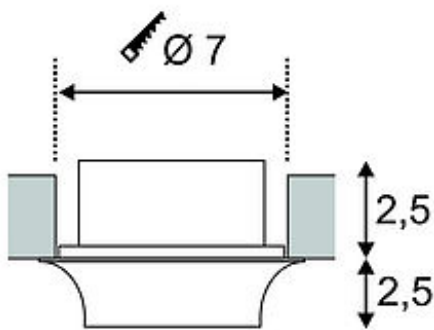

LEFA 1 DL downlight

round, white, 5W, 3000K, incl. driver and retaining

Article number	160571
Catalogue	BIG WHITE 2015, Page 403
Type of lamp	LED lamp
Lamp	planar LED 5W
Number of light sources	1
Lamp included	Yes
Installation diameter	7 cm
Installation depth	3.5 cm
Height	5 cm
Diameter	8 cm
Net weight	0.185 kg
Gross weight	0.496 kg
Voltage	230 Volt
Max. wattage	7.4 Watt
Protection class	II
Material	steel / plastic
Colour	white
Way of mounting	recessed ceiling mounting / recessed wall mounting
Remark 1	Only suitable for walls and ceilings with a maximum thickness of 25 mm
Remark 2	LED driver incorporated
Remark 3	Energy labels in your language are available in the Service Area sub point Download
Average lifespan	40000 Hours
Colour temperature	3000 Kelvin
Colour rendering index	80
Luminous flux	380 lm
Suitable for lamps from EEC	A
Suitable for lamps up to EEC	A++

Light distribution
type 1

direct

Light distribution
type 3

rotationally symmetric

The downlight LEFA 1 is characterized by its high performance warm white COB LED. Fitted into an ultra-slim, sophisticated design housing the installed LEDs are powered by the incorporated constant current driver. Thus, the electrical connection can be made directly to 230V mains supply. To extend the series, we offer a wall and ceiling lamp as well as a pendant version. This luminaire contains built-in LED lamps. EEK: A - A++.