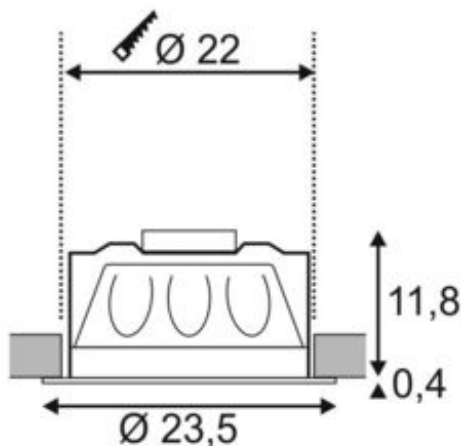

## DOWNLIGHT 23

recessed fitting, LED, 4000K, round, white, 28W

Article number	160491
LBS code	LED SMD
Number of light sources	60
Max. wattage	28 Watt
Lamp	SMD LED
Light distribution type 1	Direct
Light distribution type 3	rotationally symmetric
Feed-in capability	No
Lamp included	No
Installation diameter	22 cm
Installation depth	13 cm
Height	12.2 cm
Diameter	23.5 cm
Net weight	0.577 kg
Gross weight	0.859 kg
Voltage	100-240 ~50/60 . 600 Volts
Protection class	II
Beam angle	100 Degree
Material	Aluminium/plastic
Colour	white
Way of mounting	Recessed ceiling mounting
Average lifespan	20000 Hours
Colour temperature	4000 Kelvin
Colour rendering index	80
Luminous flux	2580 lm
Energy efficiency class	A++
fastCalcEnabled	Yes
ranking	300
Catalogue page	BIG WHITE 2017: 520

The DOWNLIGHT 23 is fitted with an integrated 28W SMD LED. The recessed fitting is made from aluminium and plastic and is available with either a neutral or warm-white coloured light, as well as with a white coloured housing. Thanks to the built-in LED driver, the LED DOWNLIGHT 60/3 is ready for direct connection to the 230V mains supply.