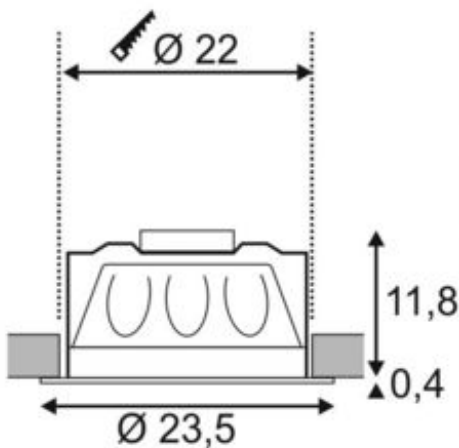

DOWNLIGHT 23

recessed fitting, LED, 3000K, round, white, 28W

Article number	160481
LBS code	LED SMD
Number of light sources	60
Max. wattage	28 Watt
Lamp	SMD LED
Light distribution type 1	Direct
Light distribution type 3	rotationally symmetric
Feed-in capability	No
Lamp included	No
Installation diameter	22 cm
Installation depth	13 cm
Height	12.2 cm
Diameter	23.5 cm
Net weight	0.575 kg
Gross weight	0.855 kg
Voltage	100-240 ~50/60 . 600 Volts
Protection class	II
Beam angle	100 Degree
Material	Aluminium/plastic
Colour	white
Way of mounting	Recessed ceiling mounting
Average lifespan	25000 Hours
Colour temperature	3000 Kelvin
Colour rendering index	80
Luminous flux	2450 lm
Energy efficiency class	A++
fastCalcEnabled	Yes
ranking	300
Catalogue page	BIG WHITE 2017: 520

The DOWNLIGHT 23 is fitted with an integrated 28W SMD LED. The recessed fitting is made from aluminium and plastic and is available with either a neutral or warm-white coloured light, as well as with a white coloured housing. Thanks to the built-in LED driver, the LED DOWNLIGHT 60/3 is ready for direct connection to the 230V mains supply.