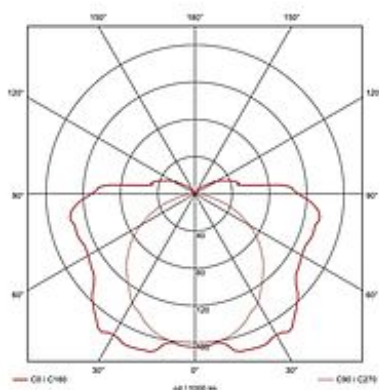

## SIGHT 54 wall and ceiling luminaire

rectangular, silvergrey, 1xT5 54W

Article number	160212
Catalogue	BIG WHITE 2015, Page 233
Type of lamp	Conventional lamp
Lamp	T5 fluorescent bulb 54W
Lampholder / Socket	G5
Number of light sources	1
Lamp included	No
Length	119 cm
Width	4 cm
Height	6 cm
Net weight	1.336 kg
Gross weight	1.055 kg
Voltage	230 Volt
Max. wattage	54 Watt
Protection class	I
Material	aluminium / acrylic
Colour	silvergrey
Way of mounting	surface wall mounting / surface ceiling mounting
Remark 1	Electronic ballast incorporated
Remark 2	Energy labels in your language are available in the Service Area sub point Download
Energy class ballast	A2
Suitable for lamps from EEC	A
Suitable for lamps up to EEC	A+
Light distribution type 1	direct
Light distribution type 3	axisymmetric

The SIGHT 54 wall and ceiling luminaire is a professional fitting for surface mounting. Within the brushed aluminum frame there is the G5 lampholder for one T5 fluorescent tube with 54W output providing the necessary illumination. A switch is mounted directly to the housing making it easy to use. Thanks to the already incorporated electronic ballast, SIGHT 54 is supplied ready for direct connection to 230V mains supply. This luminaire is compatible with bulbs of the energy classes: A - A+