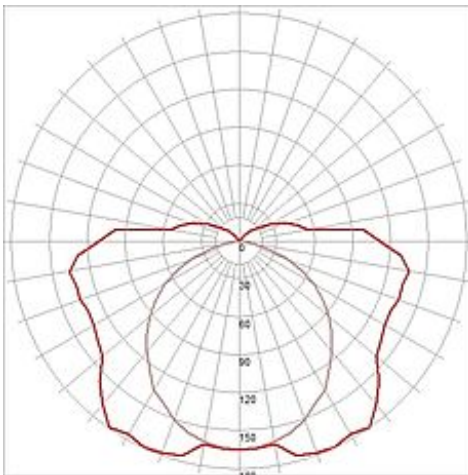

## SIGHT 24 wall and ceiling luminaire

rectangular, alu-brushed, 1xT5 24W

Article number	160206
Catalogue	BIG WHITE 2015, Page 233
Type of lamp	Conventional lamp
Lamp	T5 fluorescent bulb 24W
Lampholder / Socket	G5
Number of light sources	1
Lamp included	No
Length	59 cm
Width	4 cm
Height	6 cm
Net weight	0.757 kg
Gross weight	2.346 kg
Voltage	230 Volt
Max. wattage	24 Watt
Protection class	I
Material	aluminium / acrylic
Colour	aluminium brushed
Way of mounting	surface wall mounting / surface ceiling mounting
Remark 1	Switch included
Remark 2	Electronic ballast incorporated
Remark 3	Energy labels in your language are available in the Service Area sub point Download
Energy class ballast	A2
Suitable for lamps from EEC	A
Suitable for lamps up to EEC	A
Light distribution type 1	direct
Light distribution type 3	axisymmetric

The SIGHT 24 wall and ceiling luminaire is a professional fitting for surface mounting. Within the brushed aluminum frame there is the G5 lampholder for one T5 fluorescent tube with 24W output providing the necessary illumination. A switch is mounted directly to the housing making it easy to use. Thanks to the already incorporated electronic ballast, SIGHT 24 is supplied ready for direct connection to 230V mains supply. This luminaire is compatible with bulbs of the energy classes: A - A