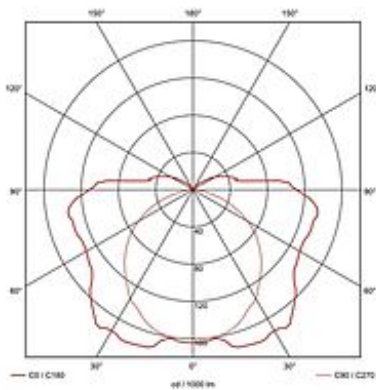

SIGHT 24 wall and ceiling luminaire

rectangular, silvergrey, 1xT5 24W

Article number	160202
Catalogue	BIG WHITE 2015, Page 233
Type of lamp	Conventional lamp
Lamp	T5 fluorescent bulb 24W
Lampholder / Socket	G5
Number of light sources	1
Lamp included	No
Length	59 cm
Width	4 cm
Height	6 cm
Net weight	0.755 kg
Gross weight	1.361 kg
Voltage	230 Volt
Max. wattage	24 Watt
Protection class	I
Material	aluminium / acrylic
Colour	silvergrey
Way of mounting	surface wall mounting / surface ceiling mounting
Remark 1	Switch included
Remark 2	Electronic ballast incorporated
Remark 3	Energy labels in your language are available in the Service Area sub point Download
Energy class ballast	A2
Suitable for lamps from EEC	A
Suitable for lamps up to EEC	A
Light distribution type 1	direct
Light distribution type 3	axisymmetric

The SIGHT 24 wall and ceiling luminaire is a professional fitting for surface mounting. Within the brushed aluminum frame there is the G5 lampholder for one T5 fluorescent tube with 24W output providing the necessary illumination. A switch is mounted directly to the housing making it easy to use. Thanks to the already incorporated electronic ballast, SIGHT 24 is supplied ready for direct connection to 230V mains supply. This luminaire is compatible with bulbs of the energy classes: A - A