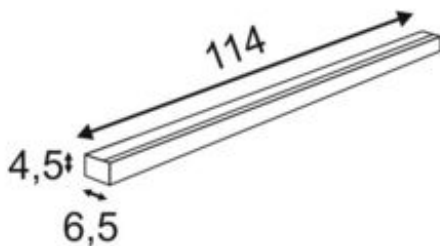

SIGHT 115

wall and ceiling light, LED, 3000K, silver-grey, L/W/H 114/4.5/6.5 cm, 4x7.5W

Article number	160194
Max. wattage	7.5 Watt
Light distribution type 1	Direct
Light distribution type 3	Axis-symmetric
Product family	Sight
Feed-in capability	No
Lamp included	No
Length	114 cm
Width	4.5 cm
Height	6.5 cm
Net weight	2.039 kg
Gross weight	2.356 kg
Voltage	220-240 ~50/60 . 1050 Volts
Protection class	I
Beam angle	120 Degree
Material	Aluminium/acrylic glass
Colour	Silver-grey
Way of mounting	Ceiling mounted / wall mounted
Average lifespan	30000 Hours
Colour temperature	3000 Kelvin
Colour rendering index	80
Luminous flux	3000 lm
Energy efficiency class	A++
fastCalcEnabled	Yes
ranking	300
Catalogue page	BIG WHITE 2017: 313

The SIGHT 115 wall and ceiling light is a professional luminaire for surface mounting. There are two 7.5 Watt LEDs within the black, white or silver-grey frame which provide the necessary illumination strength. The rocker switch on the luminaire's housing contributes to its ease of use. Thanks to the built-in LED driver, the SIGHT 115 wall and ceiling light is ready for direct connection to the 230V mains supply.