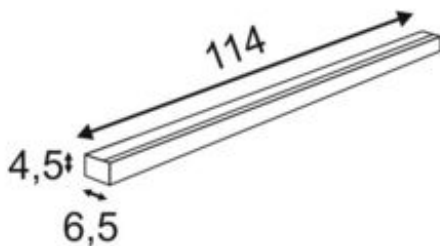

## SIGHT 115

wall and ceiling light, LED, 3000K, white, L/W/H 114/4.5/6.5 cm, 4x7,5W

Article number	160191
Max. wattage	7.5 Watt
Light distribution type 1	Direct
Light distribution type 3	Axis-symmetric
Product family	Sight
Feed-in capability	No
Lamp included	No
Length	114 cm
Width	4.5 cm
Height	6.5 cm
Net weight	2.066 kg
Gross weight	2.423 kg
Voltage	220-240 ~50/60 . 1050 Volts
Protection class	I
Beam angle	120 Degree
Material	Aluminium/acrylic glass
Colour	white
Way of mounting	Ceiling mounted / wall mounted
Average lifespan	30000 Hours
Colour temperature	3000 Kelvin
Colour rendering index	80
Luminous flux	3000 lm
Energy efficiency class	A++
fastCalcEnabled	Yes
ranking	300
Catalogue page	BIG WHITE 2017: 313

The SIGHT 115 wall and ceiling light is a professional luminaire for surface mounting. There are two 7.5 Watt LEDs within the black, white or silver-grey frame which provide the necessary illumination strength. The rocker switch on the luminaire's housing contributes to its ease of use. Thanks to the built-in LED driver, the SIGHT 115 wall and ceiling light is ready for direct connection to the 230V mains supply.