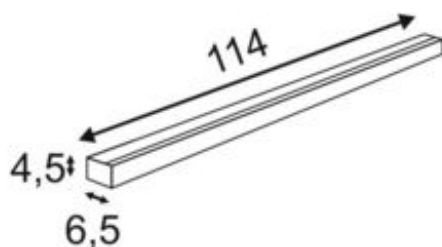

SIGHT 115

wall and ceiling light, LED, 3000K, black, L/W/H 114/4.5/6.5 cm, 4x7,5W

Article number	160190
Max. wattage	7.5 Watt
Light distribution type 1	Direct
Light distribution type 3	Axis-symmetric
Product family	Sight
Feed-in capability	No
Lamp included	No
Length	114 cm
Width	4.5 cm
Height	6.5 cm
Net weight	2.062 kg
Gross weight	2.369 kg
Voltage	220-240 ~50/60 . 1050 Volts
Protection class	I
Beam angle	120 Degree
Material	Aluminium/acrylic glass
Colour	black
Way of mounting	Ceiling mounted / wall mounted
Average lifespan	30000 Hours
Colour temperature	3000 Kelvin
Colour rendering index	80
Luminous flux	3000 lm
Energy efficiency class	A++
fastCalcEnabled	Yes
ranking	300
Catalogue page	BIG WHITE 2017: 313

The SIGHT 115 wall and ceiling light is a professional luminaire for surface mounting. There are two 7.5 Watt LEDs within the black, white or silver-grey frame which provide the necessary illumination strength. The rocker switch on the luminaire's housing contributes to its ease of use. Thanks to the built-in LED driver, the SIGHT 115 wall and ceiling light is ready for direct connection to the 230V mains supply.