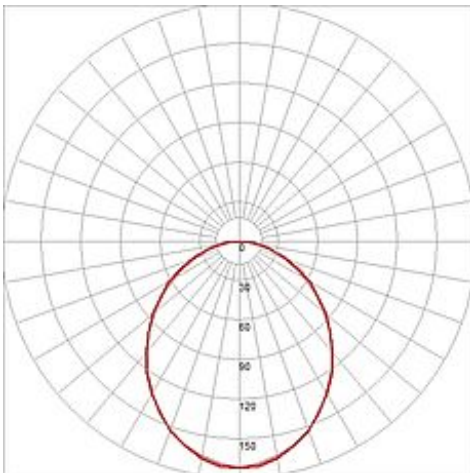

T5-BAR recessed luminaire

rectangular, alu anodized, 1xT5 54W

Article number	160134
Catalogue	BIG WHITE 2015, Page 467
Type of lamp	Conventional lamp
Lamp	T5 fluorescent bulb 54W
Lampholder / Socket	G5
Number of light sources	1
Lamp included	No
Installation length	119 cm
Installation width	4.5 cm
Installation depth	10 cm
Length	120.5 cm
Width	5.8 cm
Net weight	1.957 kg
Gross weight	1.522 kg
Voltage	230 Volt
Max. wattage	54 Watt
Protection class	I
Material	aluminium / acrylic
Colour	aluminium
Way of mounting	recessed ceiling mounting / recessed wall mounting
Remark 1	Electronic ballast incorporated
Remark 2	For cavity wall and ceiling only
Remark 3	Diffusor included
Remark 4	Energy labels in your language are available in the Service Area sub point Download
Energy class ballast	A2
Suitable for lamps from EEC	A
Suitable for lamps up to EEC	A+
Light distribution type 1	direct

Light distribution axisymmetric
type 3

The rectangular T5-BAR is a professional ceiling and wall luminaire that was especially designed for hollow walls and ceilings. Prepared for 24W T5 fluorescent tubes 24W, the light outlet is covered by an acrylic diffuser. The electrical connection is made directly to 230V mains supply via the incorporated, electronic ballast. This luminaire is compatible with bulbs of the energy classes: A - A+