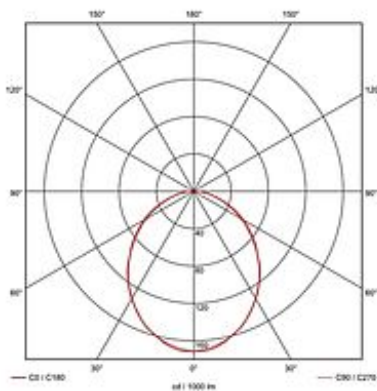

T5-BAR recessed luminaire

rectangular, alu anodized, 1xT5 24W

Article number	160124
Catalogue	BIG WHITE 2015, Page 467
Type of lamp	Conventional lamp
Lamp	T5 fluorescent bulb 24W
Lampholder / Socket	G5
Number of light sources	1
Lamp included	No
Installation length	59 cm
Installation width	4.5 cm
Installation depth	10 cm
Length	60.5 cm
Width	5.8 cm
Net weight	1.111 kg
Gross weight	1.677 kg
Voltage	230 Volt
Max. wattage	24 Watt
Protection class	I
Material	aluminium / acrylic
Colour	aluminium
Way of mounting	recessed ceiling mounting / recessed wall mounting
Remark 1	Electronic ballast incorporated
Remark 2	For cavity wall and ceiling only
Remark 3	Diffusor included
Remark 4	Energy labels in your language are available in the Service Area sub point Download
Energy class ballast	A2
Suitable for lamps from EEC	A
Suitable for lamps up to EEC	A
Light distribution type 1	direct

Light distribution axisymmetric
type 3

The rectangular T5-BAR is a professional ceiling and wall luminaire that was especially designed for hollow walls and ceilings. Prepared for 24W T5 fluorescent tubes 24W, the light outlet is covered by an acrylic diffuser. The electrical connection is made directly to 230V mains supply via the incorporated, electronic ballast. This luminaire is compatible with bulbs of the energy classes: A - A