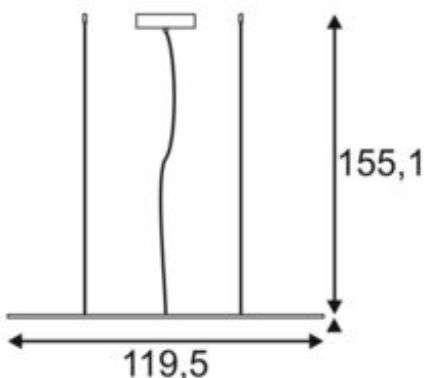

I-PENDANT PRO

pendant, LED, 4000K, silver-grey, L/W/H 123/29.5/1.3 cm, 35W

Article number	158864
Max. wattage	35 Watt
Light distribution type 1	Direct
Light distribution type 3	Axis-symmetric
Product family	LED Panel
Feed-in capability	No
Lamp included	No
Length	119.5 cm
Width	29.5 cm
Height	1.3 cm
Pendant length	150 cm
Net weight	4.974 kg
Gross weight	6.306 kg
Voltage	100-240 ~50/60 . 1000 Volts
Protection class	I
Beam angle	90 Degree
Material	Aluminium/acrylic glass
Colour	Silver-grey
Way of mounting	Ceiling mounted
Average lifespan	30000 Hours
Colour temperature	4000 Kelvin
Colour rendering index	80
Luminous flux	3600 lm
Energy efficiency class	A++
fastCalcEnabled	Yes
ranking	400
Catalogue page	BIG WHITE 2017: 134

The dimmable I-PENDANT PRO Premium pendant comes in white and silver-grey. Thanks to the built-in premium LEDs and their particularly high luminous flux, the luminaire is suitable for all applications. This variant is supplied including the connection lead and suspension with a length of 1.5 m. The installed 1000mA driver ensures that it can be directly connected to the 230V mains supply. An aperture angle of under 19 is achieved here.