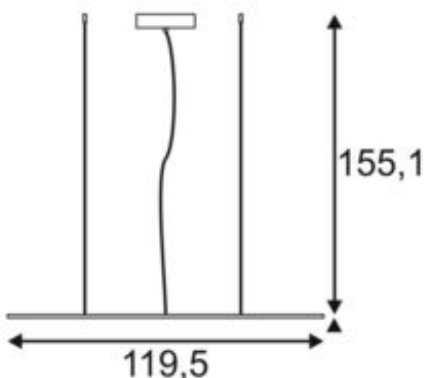

I-PENDANT PRO

pendant, LED, 3000K, silver-grey, L/W/H 123/29.5/1.3 cm, 35W

Article number	158863
Max. wattage	35 Watt
Light distribution type 1	Direct
Light distribution type 3	Axis-symmetric
Product family	LED Panel
Feed-in capability	No
Lamp included	No
Length	119.5 cm
Width	29.5 cm
Height	1.3 cm
Pendant length	150 cm
Net weight	5.075 kg
Gross weight	6.045 kg
Voltage	100-240 ~50/60 . 1000 Volts
Protection class	I
Beam angle	90 Degree
Material	Aluminium/acrylic glass
Colour	Silver-grey
Way of mounting	Ceiling mounted
Average lifespan	30000 Hours
Colour temperature	3000 Kelvin
Colour rendering index	80
Luminous flux	3300 lm
Energy efficiency class	A++
fastCalcEnabled	Yes
ranking	400
Catalogue page	BIG WHITE 2017: 134

The dimmable I-PENDANT PRO Premium pendant comes in white and silver-grey. Thanks to the built-in premium LEDs and their particularly high luminous flux, the luminaire is suitable for all applications. This variant is supplied including the connection lead and suspension with a length of 1.5 m. The installed 1000mA driver ensures that it can be directly connected to the 230V mains supply. An aperture angle of under 19 is achieved here.