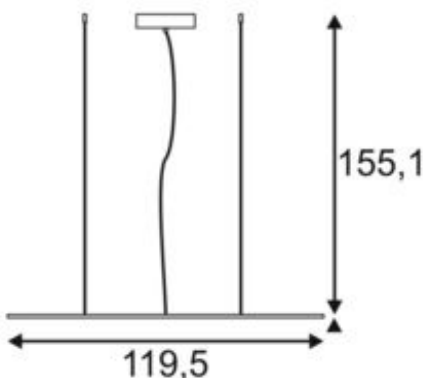

I-PENDANT PRO

pendant, LED, 2700K, silver-grey, L/W/H 123/29.5/1.3 cm, 35W

Article number	158862
Max. wattage	35 Watt
Light distribution type 1	Direct
Light distribution type 3	Axis-symmetric
Product family	LED Panel
Feed-in capability	No
Lamp included	No
Length	119.5 cm
Width	29.5 cm
Height	1.3 cm
Pendant length	150 cm
Net weight	5.033 kg
Gross weight	6.01 kg
Voltage	100-240 ~50/60 . 1000 Volts
Protection class	I
Beam angle	90 Degree
Material	Aluminium/acrylic glass
Colour	Silver-grey
Way of mounting	Ceiling mounted
Average lifespan	30000 Hours
Colour temperature	2700 Kelvin
Colour rendering index	80
Luminous flux	3300 lm
Energy efficiency class	A++
fastCalcEnabled	Yes
ranking	400
Catalogue page	BIG WHITE 2017: 134

The dimmable I-PENDANT PRO Premium pendant comes in white and silver-grey. Thanks to the built-in premium LEDs and their particularly high luminous flux, the luminaire is suitable for all applications. This variant is supplied including the connection lead and suspension with a length of 1.5 m. The installed 1000mA driver ensures that it can be directly connected to the 230V mains supply. An aperture angle of under 19 is achieved here.