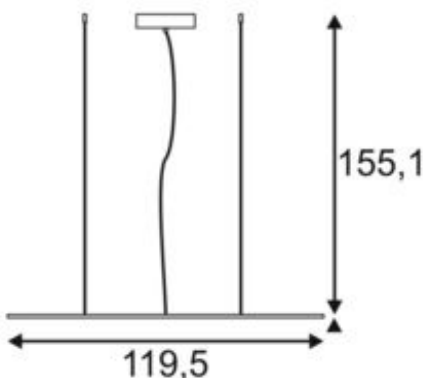

## I-PENDANT PRO

pendant, LED, 4000K, white, L/W/H 123/29.5/1.3 cm, 35W

Article number	158854
Max. wattage	35 Watt
Light distribution type 1	Direct
Light distribution type 3	Axis-symmetric
Product family	LED Panel
Feed-in capability	No
Lamp included	No
Length	119.5 cm
Width	29.5 cm
Height	1.3 cm
Pendant length	150 cm
Net weight	5.069 kg
Gross weight	6.052 kg
Voltage	100-240 ~50/60 . 1000 Volts
Protection class	I
Beam angle	90 Degree
Material	Aluminium/acrylic glass
Colour	white
Way of mounting	Ceiling mounted
Average lifespan	30000 Hours
Colour temperature	4000 Kelvin
Colour rendering index	80
Luminous flux	3600 lm
Energy efficiency class	A++
fastCalcEnabled	Yes
ranking	400
Catalogue page	BIG WHITE 2017: 134

The dimmable I-PENDANT PRO Premium pendant comes in white and silver-grey. Thanks to the built-in premium LEDs and their particularly high luminous flux, the luminaire is suitable for all applications. This variant is supplied including the connection lead and suspension with a length of 1.5 m. The installed 1000mA driver ensures that it can be directly connected to the 230V mains supply. An aperture angle of under 19 is achieved here.