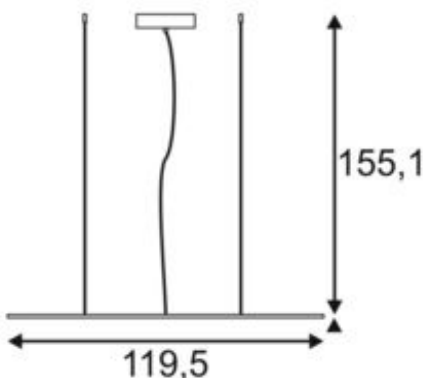

## I-PENDANT PRO

pendant, LED, 3000K, white, L/W/H 123/29.5/1.3 cm, 35W

Article number	158853
Max. wattage	35 Watt
Light distribution type 1	Direct
Light distribution type 3	Axis-symmetric
Product family	LED Panel
Feed-in capability	No
Lamp included	No
Length	119.5 cm
Width	29.5 cm
Height	1.3 cm
Pendant length	150 cm
Net weight	5.084 kg
Gross weight	6.042 kg
Voltage	100-240 ~50/60 . 1000 Volts
Protection class	I
Beam angle	90 Degree
Material	Aluminium/acrylic glass
Colour	white
Way of mounting	Ceiling mounted
Average lifespan	30000 Hours
Colour temperature	3000 Kelvin
Colour rendering index	80
Luminous flux	3300 lm
Energy efficiency class	A++
fastCalcEnabled	Yes
ranking	500
Catalogue page	BIG WHITE 2017: 134

The dimmable I-PENDANT PRO Premium pendant comes in white and silver-grey. Thanks to the built-in premium LEDs and their particularly high luminous flux, the luminaire is suitable for all applications. This variant is supplied including the connection lead and suspension with a length of 1.5 m. The installed 1000mA driver ensures that it can be directly connected to the 230V mains supply. An aperture angle of under 19 is achieved here.