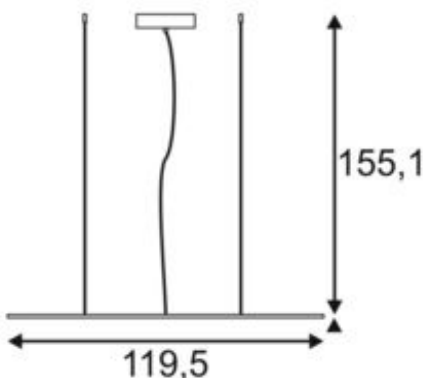

I-PENDANT PRO

pendant, LED, 2700K, white, L/W/H 123/29.5/1.3 cm, 35W

Article number	158852
Max. wattage	35 Watt
Light distribution type 1	Direct
Light distribution type 3	Axis-symmetric
Product family	LED Panel
Feed-in capability	No
Lamp included	No
Length	119.5 cm
Width	29.5 cm
Height	1.3 cm
Pendant length	150 cm
Net weight	5.103 kg
Gross weight	5.943 kg
Voltage	100-240 ~50/60 . 1000 Volts
Protection class	I
Beam angle	90 Degree
Material	Aluminium/acrylic glass
Colour	white
Way of mounting	Ceiling mounted
Average lifespan	30000 Hours
Colour temperature	2700 Kelvin
Colour rendering index	80
Luminous flux	3300 lm
Energy efficiency class	A++
fastCalcEnabled	Yes
ranking	400
Catalogue page	BIG WHITE 2017: 134

The dimmable I-PENDANT PRO Premium pendant comes in white and silver-grey. Thanks to the built-in premium LEDs and their particularly high luminous flux, the luminaire is suitable for all applications. This variant is supplied including the connection lead and suspension with a length of 1.5 m. The installed 1000mA driver ensures that it can be directly connected to the 230V mains supply. An aperture angle of under 19 is achieved here.