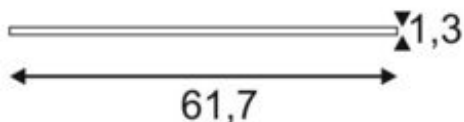

I-VIDUAL

recessed fitting, LED, 4000K, silver, for grid ceilings, L/W/H
61.7/61.7/1.3 cm, 35W

Article number	158834
Max. wattage	35 Watt
Light distribution type 1	Direct
Light distribution type 3	Axis-symmetric
Feed-in capability	No
Lamp included	No
Installation depth	5 cm
Length	61.7 cm
Width	61.7 cm
Height	1.3 cm
Net weight	4.661 kg
Gross weight	5.305 kg
Voltage	1000/1050 Volts
Protection class	III
Beam angle	90 Degree
Material	Aluminium/acrylic glass
Colour	Silver-grey
Way of mounting	Ceiling installation
Average lifespan	30000 Hours
Colour temperature	4000 Kelvin
Colour rendering index	80
Luminous flux	3900 lm
Energy efficiency class	A++
fastCalcEnabled	Yes
ranking	400
Catalogue page	BIG WHITE 2017: 523

The 62 x 62 cm grid I-VIDUAL, available with a number of different colours of light, offers a modern and space saving solution for efficient basic lighting needs. Due to the variable constant current power supply of 1000mA to 1050mA, various standard or dimmable drivers can be used. With this product you reach a pleasant, homogeneous and glare-free lighting feeling. An aperture angle of under 19 is achieved here.