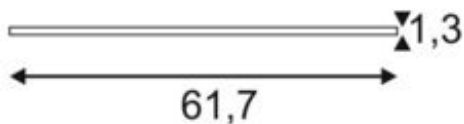

## I-VIDUAL

recessed fitting, LED, 3000K, silver, for grid ceilings, L/W/H  
61.7/61.7/1.3 cm, 35W

Article number	158833
Max. wattage	35 Watt
Light distribution type 1	Direct
Light distribution type 3	Axis-symmetric
Feed-in capability	No
Lamp included	No
Installation depth	5 cm
Length	61.7 cm
Width	61.7 cm
Height	1.3 cm
Net weight	4.725 kg
Gross weight	5.372 kg
Voltage	1000/1050 Volts
Protection class	III
Beam angle	90 Degree
Material	Aluminium/acrylic glass
Colour	Silver-grey
Way of mounting	Ceiling installation
Average lifespan	30000 Hours
Colour temperature	3000 Kelvin
Colour rendering index	80
Luminous flux	3450 lm
Energy efficiency class	A++
fastCalcEnabled	Yes
ranking	400
Catalogue page	BIG WHITE 2017: 523

The 62 x 62 cm grid I-VIDUAL, available with a number of different colours of light, offers a modern and space saving solution for efficient basic lighting needs. Due to the variable constant current power supply of 1000mA to 1050mA, various standard or dimmable drivers can be used. With this product you reach a pleasant, homogeneous and glare-free lighting feeling. An aperture angle of under 19 is achieved here.