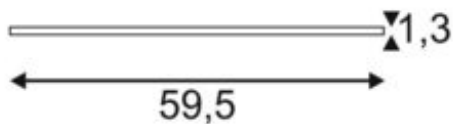

I-VIDUAL

recessed fitting, LED, 4000K, silver, for grid ceilings, L/W/H
59.5/59.5/1.3 cm, 35W

Article number	158824
Max. wattage	35 Watt
Light distribution type 1	Direct
Light distribution type 3	Axis-symmetric
Feed-in capability	No
Lamp included	No
Installation depth	5 cm
Length	59.5 cm
Width	59.5 cm
Height	1.3 cm
Net weight	4.372 kg
Gross weight	4.948 kg
Voltage	1000/1050 Volts
Protection class	III
Beam angle	90 Degree
Material	Aluminium/acrylic glass
Colour	Silver-grey
Way of mounting	Ceiling installation
Average lifespan	30000 Hours
Colour temperature	4000 Kelvin
Colour rendering index	80
Luminous flux	3900 lm
Energy efficiency class	A++
fastCalcEnabled	Yes
ranking	400
Catalogue page	BIG WHITE 2017: 523

The 60 x 60 cm grid I-VIDUAL, available with a number of different colours of light, offers a modern and space saving solution for efficient basic lighting needs. Due to the variable constant current power supply of 1000mA to 1050mA, various standard or dimmable drivers can be used. With this product you reach a pleasant, homogeneous and glare-free lighting feeling. An aperture angle of under 19 is achieved here.