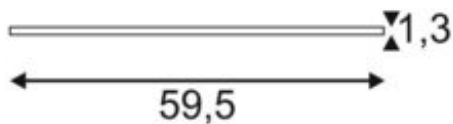

## I-VIDUAL

recessed fitting, LED, 3000K, silver, for grid ceilings, L/W/H  
59.5/59.5/1.3 cm, 35W

Article number	158823
Max. wattage	35 Watt
Light distribution type 1	Direct
Light distribution type 3	Axis-symmetric
Feed-in capability	No
Lamp included	No
Installation depth	5 cm
Length	59.5 cm
Width	59.5 cm
Height	1.3 cm
Net weight	4.3 kg
Gross weight	4.914 kg
Voltage	1000/1050 Volts
Protection class	III
Beam angle	90 Degree
Material	Aluminium/acrylic glass
Colour	Silver-grey
Way of mounting	Ceiling installation
Average lifespan	30000 Hours
Colour temperature	3000 Kelvin
Colour rendering index	80
Luminous flux	3450 lm
Energy efficiency class	A++
fastCalcEnabled	Yes
ranking	400
Catalogue page	BIG WHITE 2017: 523

The 60 x 60 cm grid I-VIDUAL, available with a number of different colours of light, offers a modern and space saving solution for efficient basic lighting needs. Due to the variable constant current power supply of 1000mA to 1050mA, various standard or dimmable drivers can be used. With this product you reach a pleasant, homogeneous and glare-free lighting feeling. An aperture angle of under 19 is achieved here.