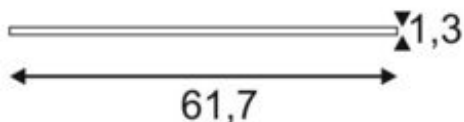

## I-VIDUAL

recessed fitting, LED, 4000K, white, for grid ceilings, L/W/H  
61.7/61.7/1.3 cm, 35W

Article number	158814
Max. wattage	35 Watt
Light distribution type 1	Direct
Light distribution type 3	Axis-symmetric
Feed-in capability	No
Lamp included	No
Installation depth	5 cm
Length	61.7 cm
Width	61.7 cm
Height	1.3 cm
Net weight	4.643 kg
Gross weight	5.29 kg
Voltage	1000/1050 Volts
Protection class	III
Beam angle	90 Degree
Material	Aluminium/acrylic glass
Colour	white
Way of mounting	Ceiling installation
Average lifespan	30000 Hours
Colour temperature	4000 Kelvin
Colour rendering index	80
Luminous flux	3900 lm
Energy efficiency class	A++
fastCalcEnabled	Yes
ranking	400
Catalogue page	BIG WHITE 2017: 523

The 62 x 62 cm grid I-VIDUAL, available with a number of different colours of light, offers a modern and space saving solution for efficient basic lighting needs. Due to the variable constant current power supply of 1000mA to 1050mA, various standard or dimmable drivers can be used. With this product you reach a pleasant, homogeneous and glare-free lighting feeling. An aperture angle of under 19 is achieved here.