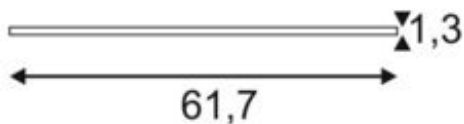

I-VIDUAL

recessed fitting, LED, 3000K, white, for grid ceilings, L/W/H
61.7/61.7/1.3 cm, 35W

Article number	158813
Max. wattage	35 Watt
Light distribution type 1	Direct
Light distribution type 3	Axis-symmetric
Feed-in capability	No
Lamp included	No
Installation depth	5 cm
Length	61.7 cm
Width	61.7 cm
Height	1.3 cm
Net weight	4.647 kg
Gross weight	5.282 kg
Voltage	1000/1050 Volts
Protection class	III
Beam angle	90 Degree
Material	Aluminium/acrylic glass
Colour	white
Way of mounting	Ceiling installation
Average lifespan	30000 Hours
Colour temperature	3000 Kelvin
Colour rendering index	80
Luminous flux	3450 lm
Energy efficiency class	A++
fastCalcEnabled	Yes
ranking	400
Catalogue page	BIG WHITE 2017: 523

The 62 x 62 cm grid I-VIDUAL, available with a number of different colours of light, offers a modern and space saving solution for efficient basic lighting needs. Due to the variable constant current power supply of 1000mA to 1050mA, various standard or dimmable drivers can be used. With this product you reach a pleasant, homogeneous and glare-free lighting feeling. An aperture angle of under 19 is achieved here.