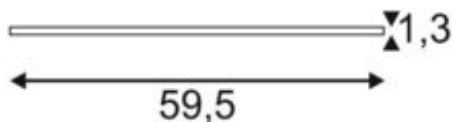

I-VIDUAL

recessed fitting, LED, 4000K, white, for grid ceilings, L/W/H
59.5/59.5/1.3 cm, 35W

Article number	158804
Max. wattage	35 Watt
Light distribution type 1	Direct
Light distribution type 3	Axis-symmetric
Feed-in capability	No
Lamp included	No
Installation depth	5 cm
Length	59.5 cm
Width	59.5 cm
Height	1.3 cm
Net weight	4.347 kg
Gross weight	4.96 kg
Voltage	1000/1050 Volts
Protection class	III
Beam angle	90 Degree
Material	Aluminium/acrylic glass
Colour	white
Way of mounting	Ceiling installation
Average lifespan	30000 Hours
Colour temperature	4000 Kelvin
Colour rendering index	80
Luminous flux	3900 lm
Energy efficiency class	A++
fastCalcEnabled	Yes
ranking	400
Catalogue page	BIG WHITE 2017: 523

The 60 x 60 cm grid I-VIDUAL, available with a number of different colours of light, offers a modern and space saving solution for efficient basic lighting needs. Due to the variable constant current power supply of 1000mA to 1050mA, various standard or dimmable drivers can be used. With this product you reach a pleasant, homogeneous and glare-free lighting feeling. An aperture angle of under 19 is achieved here.