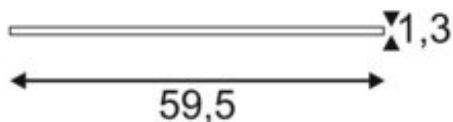

## I-VIDUAL

recessed fitting, LED, 3000K, white, for grid ceilings, L/W/H  
59.5/59.5/1.3 cm, 35W

Article number	158803
Max. wattage	35 Watt
Light distribution type 1	Direct
Light distribution type 3	Axis-symmetric
Feed-in capability	No
Lamp included	No
Installation depth	5 cm
Length	59.5 cm
Width	59.5 cm
Height	1.3 cm
Net weight	4.346 kg
Gross weight	4.958 kg
Voltage	1000/1050 Volts
Protection class	III
Beam angle	90 Degree
Material	Aluminium/acrylic glass
Colour	white
Way of mounting	Ceiling installation
Average lifespan	30000 Hours
Colour temperature	3000 Kelvin
Colour rendering index	80
Luminous flux	3450 lm
Energy efficiency class	A++
fastCalcEnabled	Yes
ranking	400
Catalogue page	BIG WHITE 2017: 523

The 60 x 60 cm grid I-VIDUAL, available with a number of different colours of light, offers a modern and space saving solution for efficient basic lighting needs. Due to the variable constant current power supply of 1000mA to 1050mA, various standard or dimmable drivers can be used. With this product you reach a pleasant, homogeneous and glare-free lighting feeling. An aperture angle under 19° is achieved here.