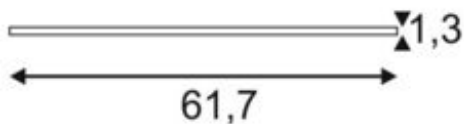

I-VIDUAL

LED panel for grid ceilings, 4000K, silver-grey, L/W 61.7/61.7 cm

Article number	158754
Feed-in capability	No
Lamp included	No
Installation depth	5 cm
Length	61.7 cm
Width	61.7 cm
Height	1.3 cm
Net weight	4.233 kg
Gross weight	5.076 kg
Voltage	1000/1050 Volts
Protection class	III
Beam angle	110 Degree
Material	Aluminium/glass
Colour	Silver-grey
Way of mounting	Recessed ceiling mounting
Average lifespan	30000 Hours
Colour temperature	4000 Kelvin
Colour rendering index	80
Luminous flux	3650 lm
Energy efficiency class	A++
fastCalcEnabled	Yes
ranking	200
Catalogue page	MORE WHITE 2017: 137

The 62 x 62 cm grid I-VIDUAL, available with a number of different colours of light, offers a modern and space saving solution for efficient basic lighting needs. Due to the variable constant current power supply of 1000mA to 1050mA, various standard or dimmable drivers can be used. With this product you reach a pleasant, homogeneous and glare-free lighting feeling. Ideal as a replacement for old tube systems.