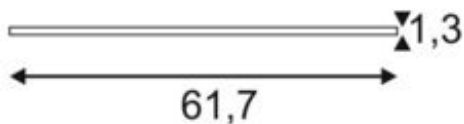

I-VIDUAL

LED panel for grid ceilings, 3000K, silver-grey, L/W 61.7/61.7 cm

Article number	158753
Feed-in capability	No
Lamp included	No
Installation depth	5 cm
Length	61.7 cm
Width	61.7 cm
Height	1.3 cm
Net weight	4.229 kg
Gross weight	5.056 kg
Voltage	1000/1050 Volts
Protection class	III
Beam angle	110 Degree
Material	Aluminium / Stainless steel 304
Colour	Silver-grey
Way of mounting	Recessed ceiling mounting
Average lifespan	30000 Hours
Colour temperature	3000 Kelvin
Colour rendering index	80
Luminous flux	3250 lm
Energy efficiency class	A++
fastCalcEnabled	Yes
ranking	200
Catalogue page	MORE WHITE 2017: 137

The 62 x 62 cm grid I-VIDUAL, available with a number of different colours of light, offers a modern and space saving solution for efficient basic lighting needs. Due to the variable constant current power supply of 1000mA to 1050mA, various standard or dimmable drivers can be used. With this product you reach a pleasant, homogeneous and glare-free lighting feeling. Ideal as a replacement for old tube systems.