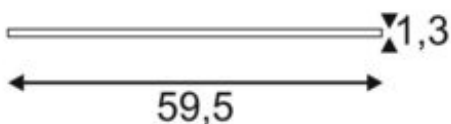

## I-VIDUAL

LED panel for grid ceilings, 3000K, silver-grey, L/W 59.5/59.5 cm

Article number	158743
Feed-in capability	No
Lamp included	No
Installation depth	5 cm
Length	59.5 cm
Width	59.5 cm
Height	1.3 cm
Net weight	3.96 kg
Gross weight	4.729 kg
Voltage	1000/1050 Volts
Protection class	III
Beam angle	110 Degree
Material	Aluminium/acrylic glass
Colour	Silver-grey
Way of mounting	Recessed ceiling mounting
Average lifespan	30000 Hours
Colour temperature	3000 Kelvin
Colour rendering index	80
Luminous flux	3250 lm
Energy efficiency class	A++
fastCalcEnabled	Yes
ranking	200
Catalogue page	MORE WHITE 2017: 137

The 60 x 60 cm grid I-VIDUAL, available with a number of different colours of light, offers a modern and space saving solution for efficient basic lighting needs. Due to the variable constant current power supply of 1000mA to 1050mA, various standard or dimmable drivers can be used. With this product you reach a pleasant, homogeneous and glare-free lighting feeling. Ideal as a replacement for old tube systems.