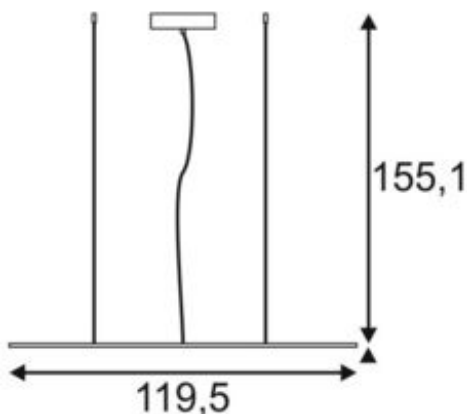

I-PENDANT PRO

pendant, LED, 3000K, square, silver-grey, 39W

Article number	158733
Number of light sources	1
Max. wattage	39 Watt
Lamp	SMD LED Module
Light distribution type 1	Direct
Light distribution type 3	rotationally symmetric
Product family	LED Panel
Feed-in capability	No
Lamp included	No
Length	119.5 cm
Width	29.5 cm
Height	1.3 cm
Pendant length	150 cm
Net weight	4.312 kg
Gross weight	5.53 kg
Voltage	100-240 ~50/60 . 1000 Volts
Protection class	I
Beam angle	110 Degree
Material	Aluminium/acrylic glass
Colour	silver
Way of mounting	Surface ceiling mounting (pendant)
Average lifespan	30000 Hours
Colour temperature	3000 Kelvin
Colour rendering index	80
Luminous flux	3100 lm
Energy efficiency class	A++
fastCalcEnabled	Yes
ranking	300
Catalogue page	BIG WHITE 2017: 134