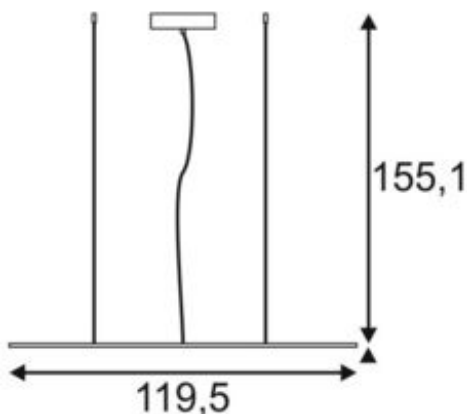

I-PENDANT PRO

pendant, LED, 2700K, square, silver-grey, 39W

Article number	158732
Number of light sources	1
Max. wattage	39 Watt
Lamp	SMD LED Module
Light distribution type 1	Direct
Light distribution type 3	rotationally symmetric
Product family	LED Panel
Feed-in capability	No
Lamp included	No
Length	119.5 cm
Width	29.5 cm
Height	1.3 cm
Pendant length	150 cm
Net weight	4.35 kg
Gross weight	5.474 kg
Voltage	100-240 ~50/60 . 1000 Volts
Protection class	I
Beam angle	110 Degree
Material	Aluminium/acrylic glass
Colour	silver
Way of mounting	Surface ceiling mounting (pendant)
Average lifespan	30000 Hours
Colour temperature	2700 Kelvin
Colour rendering index	80
Luminous flux	3100 lm
Energy efficiency class	A++
fastCalcEnabled	Yes
ranking	300
Catalogue page	BIG WHITE 2017: 134