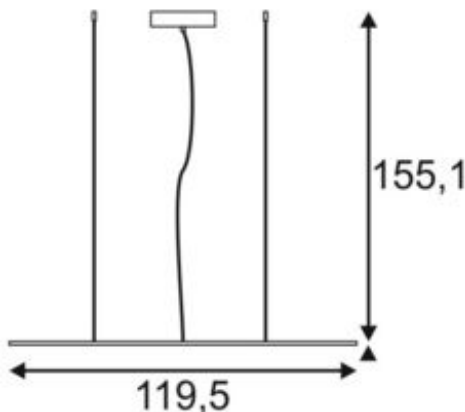

I-PENDANT PRO

pendant, LED, 4000K, square, white matt, 39W

Article number	158724
Number of light sources	1
Max. wattage	39 Watt
Lamp	SMD LED Module
Light distribution type 1	Direct
Light distribution type 3	rotationally symmetric
Product family	LED Panel
Feed-in capability	No
Lamp included	No
Length	119.5 cm
Width	29.5 cm
Height	1.3 cm
Pendant length	150 cm
Net weight	4.295 kg
Gross weight	5.45 kg
Voltage	100-240 ~50/60 . 1000 Volts
Protection class	I
Beam angle	110 Degree
Material	Aluminium/acrylic glass
Colour	matt white
Way of mounting	Surface ceiling mounting (pendant)
Average lifespan	30000 Hours
Colour temperature	4000 Kelvin
Colour rendering index	80
Luminous flux	3550 lm
Energy efficiency class	A++
fastCalcEnabled	Yes
ranking	300
Catalogue page	BIG WHITE 2017: 134