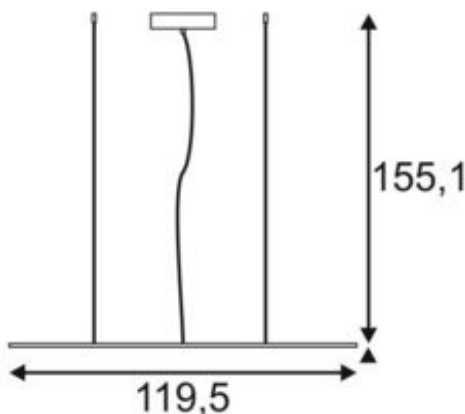

I-PENDANT PRO

pendant, LED, 3000K, square, white matt, 39W

Article number	158723
Number of light sources	1
Max. wattage	39 Watt
Lamp	SMD LED Module
Light distribution type 1	Direct
Light distribution type 3	rotationally symmetric
Product family	LED Panel
Feed-in capability	No
Lamp included	No
Length	119.5 cm
Width	29.5 cm
Height	1.3 cm
Pendant length	150 cm
Net weight	4.203 kg
Gross weight	5.5 kg
Voltage	100-240 ~50/60 . 1000 Volts
Protection class	I
Beam angle	110 Degree
Material	Aluminium/acrylic glass
Colour	matt white
Way of mounting	Surface ceiling mounting (pendant)
Average lifespan	30000 Hours
Colour temperature	3000 Kelvin
Colour rendering index	80
Luminous flux	3100 lm
Energy efficiency class	A++
fastCalcEnabled	Yes
ranking	300
Catalogue page	BIG WHITE 2017: 134