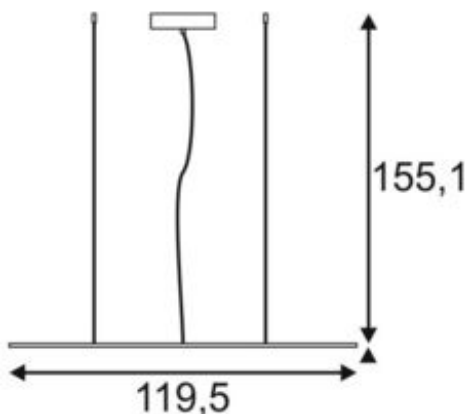

I-PENDANT PRO

pendant, LED, 2700K, square, white matt, 39W

Article number	158722
Number of light sources	1
Max. wattage	39 Watt
Lamp	SMD LED Module
Light distribution type 1	Direct
Light distribution type 3	rotationally symmetric
Product family	LED Panel
Feed-in capability	No
Lamp included	No
Length	119.5 cm
Width	29.5 cm
Height	1.3 cm
Pendant length	150 cm
Net weight	4.331 kg
Gross weight	5.473 kg
Voltage	100-240 ~50/60 . 1000 Volts
Protection class	I
Beam angle	110 Degree
Material	Aluminium/acrylic glass
Colour	matt white
Way of mounting	Surface ceiling mounting (pendant)
Average lifespan	30000 Hours
Colour temperature	2700 Kelvin
Colour rendering index	80
Luminous flux	3100 lm
Energy efficiency class	A++
fastCalcEnabled	Yes
ranking	300
Catalogue page	BIG WHITE 2017: 134