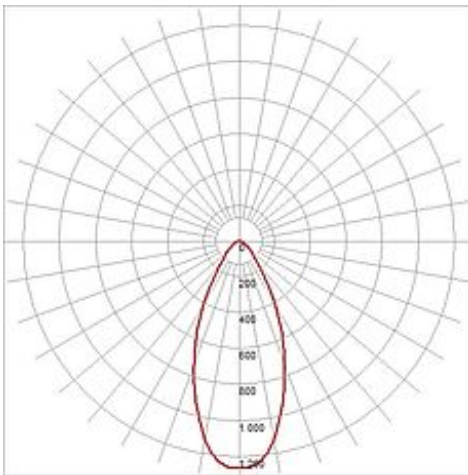

## LEFA 4 pendant luminaire

white, 4x 5W LED, 3000K, not dimmable

Article number	157821
Catalogue	BIG WHITE 2015, Page 89
Type of lamp	LED lamp
Lamp	planar LED 5W
Number of light sources	4
Lamp included	Yes
Length	120 cm
Width	12 cm
Height	3.5 cm
Pendant length	150 cm
Net weight	3.069 kg
Gross weight	2.493 kg
Voltage	230 Volt
Max. wattage	24.4 Watt
Protection class	I
Material	aluminium / plastic
Colour	white
Way of mounting	ceiling mounting pendulum
Remark 1	LED driver incorporated
Remark 2	Canopy (L / W / H): 26,9 / 6 / 5,1 cm
Remark 3	Energy labels in your language are available in the Service Area sub point Download
Average lifespan	30000 Hours
Colour temperature	3000 Kelvin
Colour rendering index	82
Luminous flux	1200 lm
Suitable for lamps from EEC	A
Suitable for lamps up to EEC	A++
Light distribution type 1	direct
Light distribution type 3	rotationally symmetric

The four-headed pendant luminaire LEFA 4 is characterized by its high performance warm white COB LEDs. Fitted into an ultra-slim, sophisticated design housing the installed LEDs are powered by the incorporated constant current driver. Thus, the electrical connection can be made directly to 230V mains supply. To extend the series, we offer a wall and ceiling lamp as well as a downlight version. This luminaire contains built-in LED lamps. EEK: A - A++. The lamps cannot be changed in the luminaire.