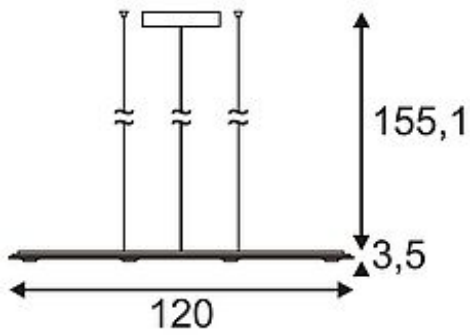

## LEFA 4 pendant luminaire

white, 4x 5W LED, 3000K, not dimmable

Article number	157821
Catalogue	BIG WHITE 2015, Page 89
Type of lamp	LED lamp
Lamp	planar LED 5W
Number of light sources	4
Lamp included	Yes
Length	120 cm
Width	12 cm
Height	3.5 cm
Pendant length	150 cm
Net weight	3.069 kg
Gross weight	2.493 kg
Voltage	230 Volt
Max. wattage	24.4 Watt
Protection class	I
Material	aluminium / plastic
Colour	white
Way of mounting	ceiling mounting pendulum
Remark 1	LED driver incorporated
Remark 2	Canopy (L / W / H): 26,9 / 6 / 5,1 cm
Remark 3	Energy labels in your language are available in the Service Area sub point Download
Average lifespan	30000 Hours
Colour temperature	3000 Kelvin
Colour rendering index	82
Luminous flux	1200 lm
Suitable for lamps from EEC	A
Suitable for lamps up to EEC	A++
Light distribution type 1	direct
Light distribution type 3	rotationally symmetric

The four-headed pendant luminaire LEFA 4 is characterized by its high performance warm white COB LEDs. Fitted into an ultra-slim, sophisticated design housing the installed LEDs are powered by the incorporated constant current driver. Thus, the electrical connection can be made directly to 230V mains supply. To extend the series, we offer a wall and ceiling lamp as well as a downlight version. This luminaire contains built-in LED lamps. EEK: A - A++. The lamps cannot be changed in the luminaire.