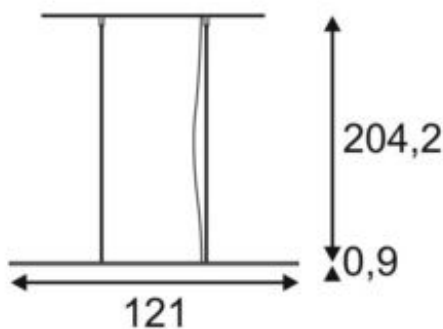

CYGNIS PD-1

pendant, LED, 3000K, silver-grey, without ceiling plate for hollow ceilings, 30W

Article number	157644
Number of light sources	4
Max. wattage	30 Watt
Lamp	SMD LED Module
Light distribution type 1	Direct
Light distribution type 3	Axis-symmetric
Product family	Cygnis
Feed-in capability	No
Lamp included	No
Length	121 cm
Width	5 cm
Height	0.9 cm
Pendant length	200 cm
Net weight	0.828 kg
Gross weight	1.334 kg
Voltage	100-240 ~50/60 . 500 Volts
Protection class	I
Beam angle	105 Degree
Material	Aluminium
Colour	Silver-grey
Way of mounting	Surface ceiling mounting (pendant)
Average lifespan	30000 Hours
Colour temperature	3000 Kelvin
Colour rendering index	90
Luminous flux	2100 lm
Energy efficiency class	A++
fastCalcEnabled	Yes
ranking	400
Catalogue page	BIG WHITE 2017: 116

The CYGNIS PD-1 pendant offers a warm white LED light with excellent illumination properties in addition to its minimalistic design. The luminaire's four, built-in LED modules deliver a pleasantly warm lighting experience. The total power consumption of approx. 30 Watts only also shows its excellent energy efficiency. With a wide beam angle and a luminous flux of approx. 2100 lumens and high colour rendering (CRI90), you can use it as a background lighting element above dining tables, desks or similar objects in the decorative living area without any problems. The CYGNIS PD-1 pendant comes in white and silver-grey. Thanks to its built-in dimmable LED converter (dimmable 1-10v) and the 2 m pendant suspension, the luminaire is delivered so that it can be directly connected to the 230V mains supply: