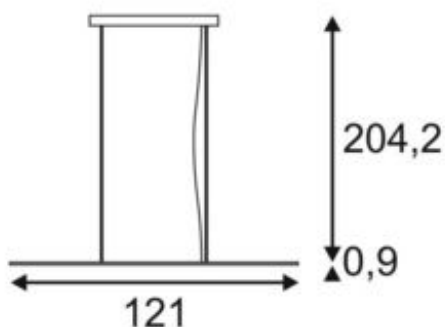

CYGNIS PD-1

pendant, LED, 3000K, silver-grey, 30W

Article number	157634
Number of light sources	4
Max. wattage	30 Watt
Lamp	SMD LED Module
Light distribution type 1	Direct
Light distribution type 3	Axis-symmetric
Product family	Cygnis
Feed-in capability	No
Lamp included	No
Length	121 cm
Width	5 cm
Height	0.9 cm
Pendant length	200 cm
Net weight	1.71 kg
Gross weight	2.135 kg
Voltage	120-277~50/60 . 500 Volts
Protection class	I
Beam angle	105 Degree
Material	Aluminium
Colour	Silver-grey
Way of mounting	Surface ceiling mounting (pendant)
Average lifespan	30000 Hours
Colour temperature	3000 Kelvin
Colour rendering index	90
Luminous flux	2100 lm
Energy efficiency class	A++
fastCalcEnabled	Yes
ranking	400
Catalogue page	BIG WHITE 2017: 116

The CYGNIS PD-1 pendant offers a warm white LED light with excellent illumination properties in addition to its minimalistic design. The luminaire's four, built-in LED modules deliver a pleasantly warm lighting experience. The total power consumption of approx. 30 Watts only also shows its excellent energy efficiency. With a wide beam angle and a luminous flux of approx. 2100 lumens and high colour rendering (CRI90), you can use it as a background lighting element above dining tables, desks or similar objects in the decorative living area without any problems. The CYGNIS PD-1 pendant comes in white and silver-grey. Thanks to its built-in dimmable LED converter (dimmable 1-10v) and the 2 m pendant suspension, the luminaire is delivered so that it can be directly connected to the 230V mains supply: