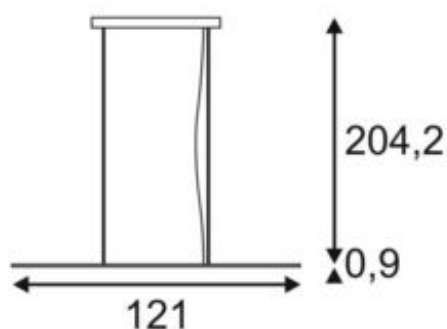

CYGNIS PD-1

pendant, LED, 3000K, white, 30W

Article number	157631
Number of light sources	4
Max. wattage	30 Watt
Lamp	SMD LED Module
Light distribution type 1	Direct
Light distribution type 3	Axis-symmetric
Product family	Cygnis
Feed-in capability	No
Lamp included	No
Length	121 cm
Width	5 cm
Height	0.9 cm
Pendant length	200 cm
Net weight	1.716 kg
Gross weight	2.199 kg
Voltage	120-277~50/60 . 500 Volts
Protection class	I
Beam angle	105 Degree
Material	Aluminium
Colour	white
Way of mounting	Surface ceiling mounting (pendant)
Average lifespan	30000 Hours
Colour temperature	3000 Kelvin
Colour rendering index	90
Luminous flux	2100 lm
Energy efficiency class	A++
fastCalcEnabled	Yes
ranking	400
Catalogue page	BIG WHITE 2017: 116

The CYGNIS PD-1 pendant offers a warm white LED light with excellent illumination properties in addition to its minimalistic design. The luminaire's four, built-in LED modules deliver a pleasantly warm lighting experience. The total power consumption of approx. 30 Watts only also shows its excellent energy efficiency. With a wide beam angle and a luminous flux of approx. 2100 lumens and high colour rendering (CRI90), you can use it as a background lighting element above dining tables, desks or similar objects in the decorative living area without any problems. The CYGNIS PD-1 pendant comes in white and silver-grey. Thanks to its built-in dimmable LED converter (dimmable 1-10v) and the 2 m pendant suspension, the luminaire is delivered so that it can be directly connected to the 230V mains supply: