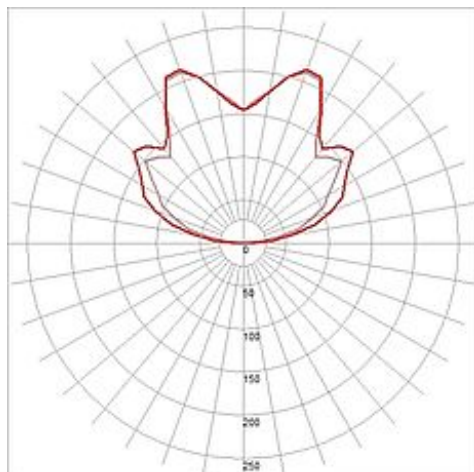

## OPEN GRILL pendant luminaire

square, silvergrey, 4x G5, Energy Saver, 24W

Article number	157334
Catalogue	BIG WHITE 2015, Page 101
Type of lamp	Conventional lamp
Lamp	T5 fluorescent bulb 24W
Lampholder / Socket	G5
Number of light sources	4
Lamp included	No
Length	68 cm
Width	68 cm
Height	4.5 cm
Pendant length	150 cm
Net weight	3.172 kg
Gross weight	1.012 kg
Voltage	230 Volt
Max. wattage	96 Watt
Protection class	I
Material	aluminium
Colour	silvergrey
Way of mounting	ceiling mounting pendulum
Remark 1	Electronic ballast incorporated
Remark 2	Canopy (L / W / H): 7,5 / 7,5 / 2,5 cm
Remark 3	Energy labels in your language are available in the Service Area sub point Download
Energy class ballast	A2
Suitable for lamps from EEC	A
Suitable for lamps up to EEC	A
Light distribution type 1	indirect
Light distribution type 3	axisymmetric

The OPEN GRILL pendant luminaire is a professional fitting for surface mounting. Within the rectangular, silvergrey painted frame, there are four G5 lampholders for T5 fluorescent tubes, providing 24W each. Thanks to the already incorporated electronic ballasts, OPEN GRILL is ready for direct connection to 230V mains supply. This luminaire is compatible with bulbs of the energy classes: A - A