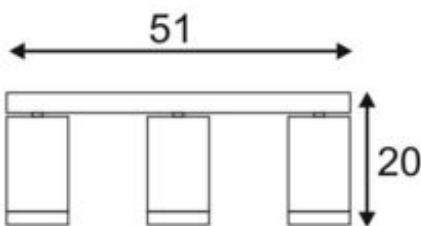

### BILAS 3

wall and ceiling light, Spot, triple-headed, LED, 2700K, round, white matt, 25°, 45W, incl. canopy

|                           |   |
|---------------------------|---|
| Article number            | 156441                                  |
| Number of light sources   | 3                                       |
| Max. wattage              | 45 Watt                                 |
| Lamp                      | COB LED module                          |
| Light distribution type 1 | Direct                                  |
| Light distribution type 3 | rotationally symmetric                  |
| Product family            | Bilas                                   |
| Feed-in capability        | No                                      |
| Lamp included             | No                                      |
| Length                    | 9.5 cm                                  |
| Width                     | 51 cm                                   |
| Height                    | 20 cm                                   |
| Net weight                | 3.914 kg                                |
| Gross weight              | 4.637 kg                                |
| Voltage                   | 230 ~50/60 Volts                        |
| Protection class          | I                                       |
| Beam angle                | 25 Degree                               |
| Material                  | Aluminium/glass                         |
| Colour                    | matt white                              |
| Way of mounting           | Surface wall / Surface ceiling mounting |
| Average lifespan          | 50000 Hours                             |
| Colour temperature        | 2700 Kelvin                             |
| Colour rendering index    | 80                                      |
| Luminous flux             | 3000 lm                                 |
| Energy efficiency class   | A++                                     |
| fastCalcEnabled           | Yes                                     |
| ranking                   | 400                                     |
| Catalogue page            | BIG WHITE 2017: 287                     |