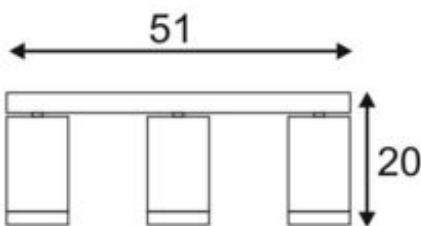

BILAS 3

wall and ceiling light, spot, triple-headed, LED, 2700K, round, matt black, 25°, 45W, incl. canopy

Article number	156440
Number of light sources	3
Max. wattage	45 Watt
Lamp	COB LED module
Light distribution type 1	Direct
Light distribution type 3	rotationally symmetric
Product family	Bilas
Feed-in capability	No
Lamp included	No
Length	9.5 cm
Width	51 cm
Height	20 cm
Net weight	3.882 kg
Gross weight	4.603 kg
Voltage	230 ~50/60 Volts
Protection class	I
Beam angle	25 Degree
Material	Aluminium/glass
Colour	matt black
Way of mounting	Surface wall / Surface ceiling mounting
Average lifespan	50000 Hours
Colour temperature	2700 Kelvin
Colour rendering index	80
Luminous flux	3000 lm
Energy efficiency class	A++
fastCalcEnabled	Yes
ranking	400
Catalogue page	BIG WHITE 2017: 287

The BILAS SPOT Wall and ceiling light exhibits a simple and elegant form. Thanks to its dimmable, high output COB LED, the luminaire can be used in a variety of settings. The luminaire is available in single, double, and triple row versions, and comes ready for direct connection to 230V electrical mains.